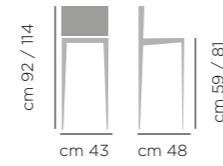

HOME

INDEX
SEDIE/CHAIRS

INDEX

Sgabello Viola

DIMENSIONI / DIMENSIONS

ART. 747.01
Base fissa
acciaio
laccata
Lacquered
Steel Legs

ART. 747.10
Base
acciaio
alzata gas
Gas Lift
Steel Base

SGABELLO VIOLA ART.747.01 RIVESTIMENTO V13 CORDA, BASE ACCIAIO A7 GRAFITE
STOOL VIOLA ART.747.01 UPHOLSTERED SEAT AND BACK V13 ROPE, LACQ. STEEL LEGS A7 GRAPHITE