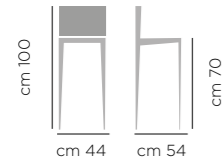

HOME

INDEX
SEDIE/CHAIRS

INDEX

Sgabello Viola

DIMENSIONI / DIMENSIONS

ART. 747.01
Base fissa
acciaio
laccata
Lacquered
Steel Legs

ART. 747.10
Base
acciaio
alzata gas
Gas Lift
Steel Base

SGABELLO VIOLA ART.747.01 RIVESTIMENTO V13 CORDA, BASE ACCIAIO A7 GRAFITE
STOOL VIOLA ART.747.01 UPHOLSTERED SEAT AND BACK V13 ROPE, LACQ. STEEL LEGS A7 GRAPHITE