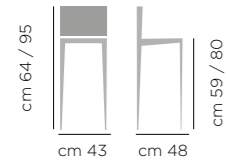

Sgabello Momy

DIMENSIONI MOMY B / DIMENSIONS STOOL MOMY B

ART. **642.10**
Base
metallo
a pompa

Metal
base
gas lift

SGABELLO MOMY B ART. 642.10
BASE A91 CROMO RIVESTIMENTO STANDARD BLOOM B1 BIANCO

STOOL MOMY B ART. 642.10
UPHOLSTERED SEAT AND BACK BLOOM B1 WHITE, CHROMED BASE A91 CHROME