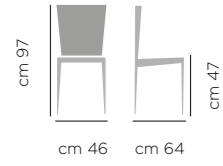

Momy

DIMENSIONI / DIMENSIONS

ART. 722.01
Base
acciaio
laccata
Lacquered
Steel Legs