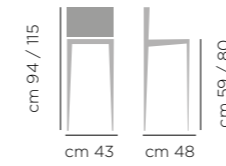

DIMENSIONI MOMY A / DIMENSIONS STOOL MOMY A

ART. **641.10**
Base
metallo
a pompa

Metal
base
gas lift

SGABELLO MOMY A ART. 641.10
BASE A91 CROMO RIVESTIMENTO STANDARD BLOOM B1 BIANCO

STOOL MOMY A ART. 641.10
UPHOLSTERED SEAT AND BACK BLOOM B1 WHITE, CHROMED BASE A91 CHROME