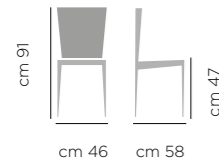

Moon

DIMENSIONI / DIMENSIONS

ART. 730
Base
acciaio
rivestita
Upholstered
Steel Legs

SEDIA MOON ART.730 COMPLETAMENTE RIVESTITA PRATIKO PK 803
CHAIR MOON ART.730 FULLY UPHOLSTERED PRATIKO PK 803